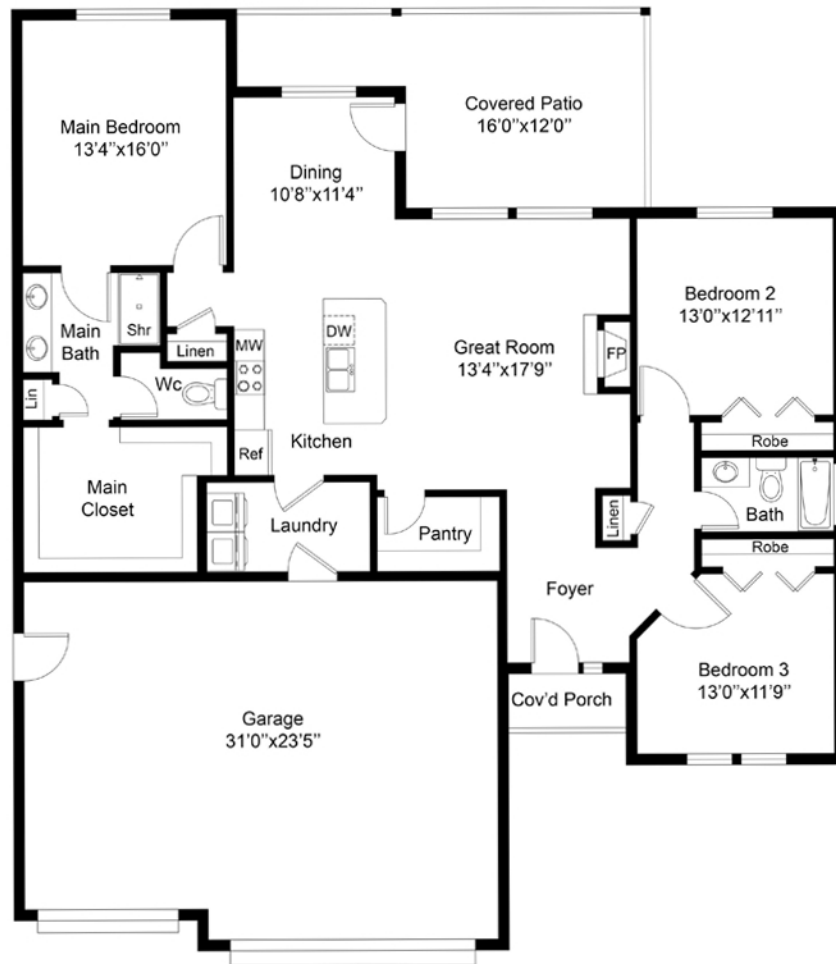

The Mayley

Lvl: 1 Bdr: 3 Bth: 2 Garage: 3 SQ ft: 1789