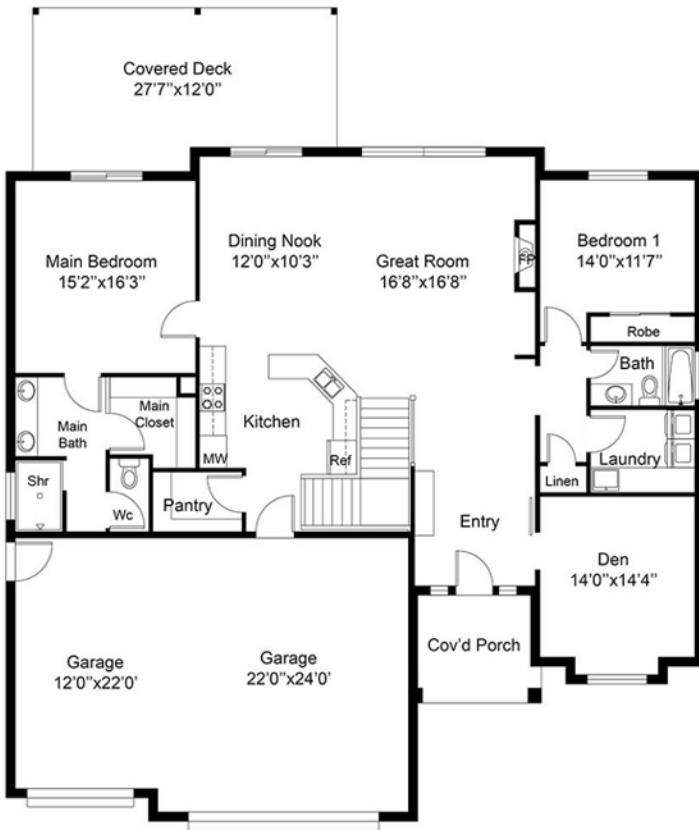

The Haley

MAIN FLOOR PLAN

BASEMENT FLOOR PLAN

Lvl: 2 Bdr: 5 Bth: 2 Garage: 3 Office SQ ft: 4003