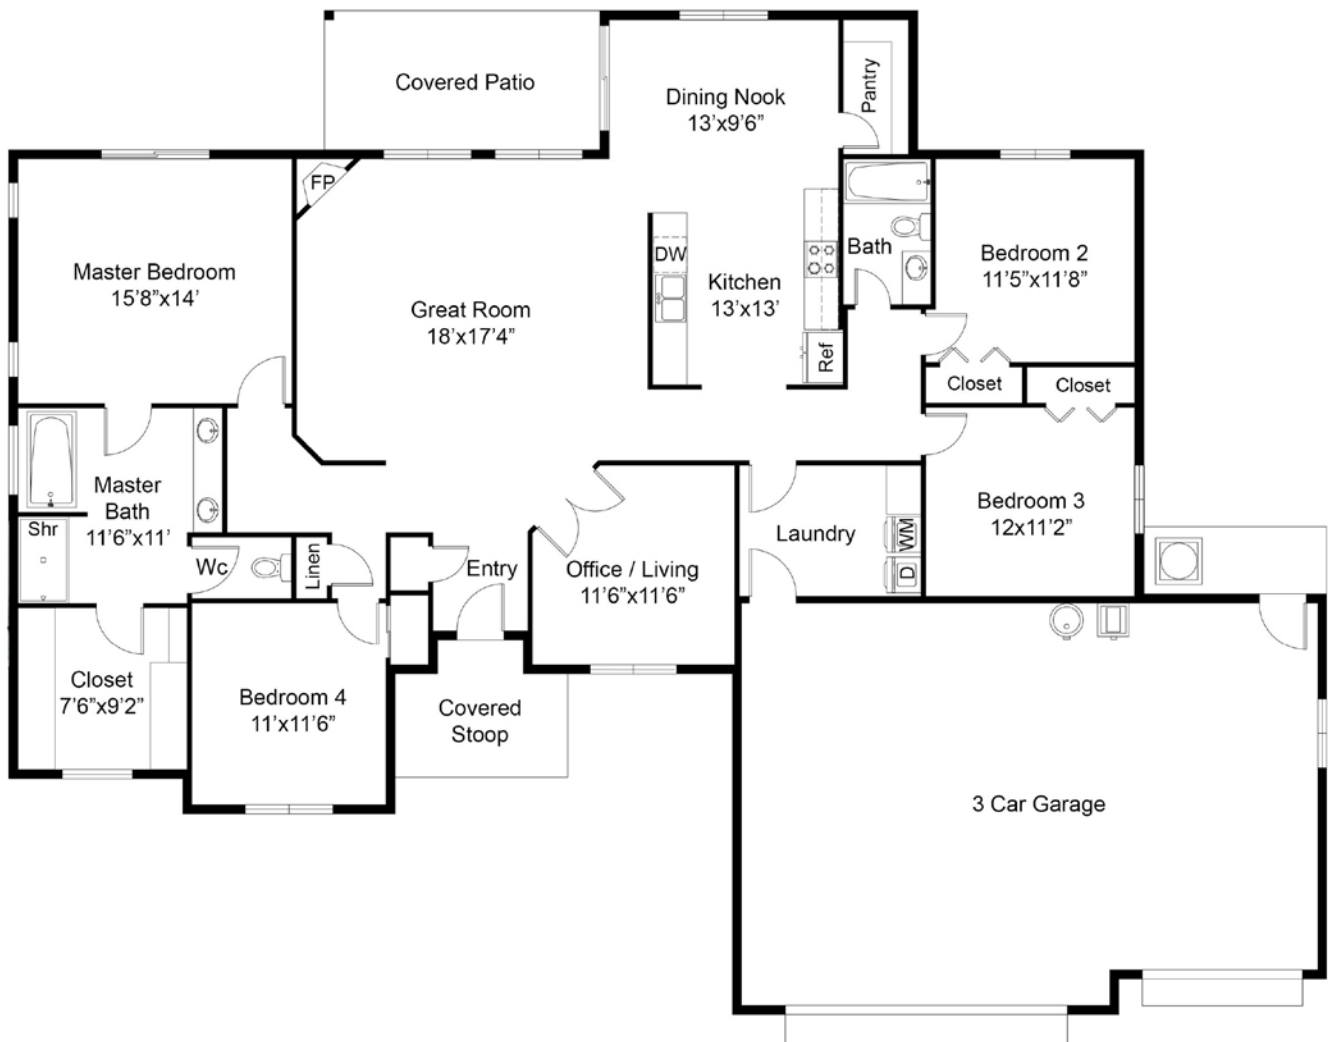

The Chelsea

Lvl: 1 Bdr: 4 Bth: 2 Garage: 3 Office SQ ft: 2173